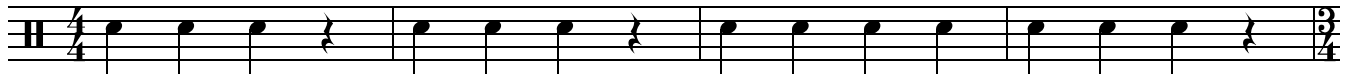

Lesson 1 - Quarter Notes & Rests (Crotchets)

♩ = 70 Beginner Tempo

♩ = 240 Advanced Tempo

5

9

13

17